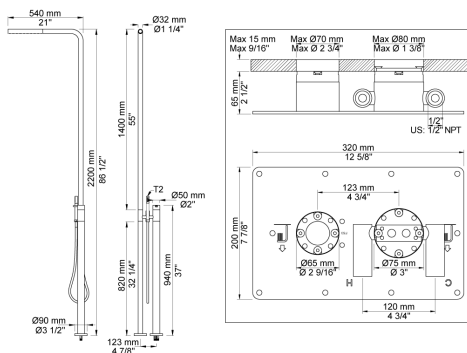

	Date:
	Client:
	Project:

FS3

Free-standing thermostatic shower with hand shower.FS3UP = Build-in part for free-standing shower with hand shower.FS3AP = Trim part for free-standing thermostatic shower with hand shower. When installed outdoor the FS3 must be removed when temperature drops below the freezing point of water 0°C/32°F. Store dry and free of frost.If the floor covering is greater than 15 mm, extensions should be specified when ordering the FS3.All extensions supplied with the FS3 are free of charge.

Flow

	Bar:	1.0	2.0	3.0	4.0	5.0
FS3 ¹⁾	(l/min)	7.5	10.6	13.0	15.0	16.8
FS3 ²⁾	(l/min)	5.2	7.4	9.0	9.0	9.0

¹⁾ USA: Flow restricted to 1.8 gpm (7.0 l/min)

²⁾ T2 (USA: Flow restricted to 1.8 gpm (7.0 l/min))